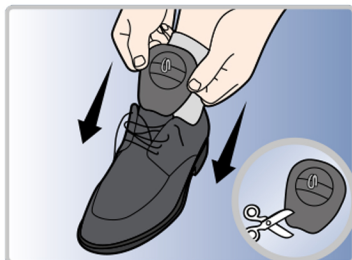

AB01 BOXIA A.F.O. DROP FOOT

Characteristics:

The Boxia® drop-foot support raises the forefoot, allowing plantar flexion at the heel when stepping off the foot. It prevents the risk of trips over everyday items, such as rugs, curbs and irregular surfaces. The Boxia® device consists of 2 separate parts; a support above the ankles and a non-slip support section to put between the tongue and shoelaces via a central hook-type attachment (must be worn with laced shoes). Both parts are linked by an elastic strap which is adjustable according to how much bending is required. The back of the strap has interior gel padding for comfort on the Achilles tendon, while the instep area is lined to prevent unwanted friction and ease compression.

Indications:

- Stroke
- Brain Injury
- Flaccid Paralysis

How it Works:

The Boxia drop foot ankle brace's supramalleolar support stores a large amount of energy, similar to a pivot (support point), to enable it to transfer the necessary forces to lift a paralysed foot. In cases in which a patient shows intolerance due to excessive force, the Boxia calf support is recommended. It helps to stabilise the orthosis and restrict forces and stresses by transferring them from the ankle to the calf.

See Reverse for additional accessories

ABI2 INTERIOR ARCH SUPPORT

Characteristics:

Anatomically designed to the shape of either the left or right foot, for supporting the arch area with padding.

Please note that part ABI2 contains only the lower part for the foot. You must therefore already have part AB01 (Boxia dropfoot support).

RIGHT	LEFT	SIZE	PERIMETER IN CM
AB12D-SM	AB12I-SM	Small / 1	17 - 21
AB12D-MD	AB12I-MD	Medium / 2	21 - 25
AB12D-LG	AB12I-LG	Large / 3	25 - 29

Measure
around the
instep

ABI I BOXIA ATTACHMENT HOOK

This additional Hook Attachment is one size only and is available on special order only.